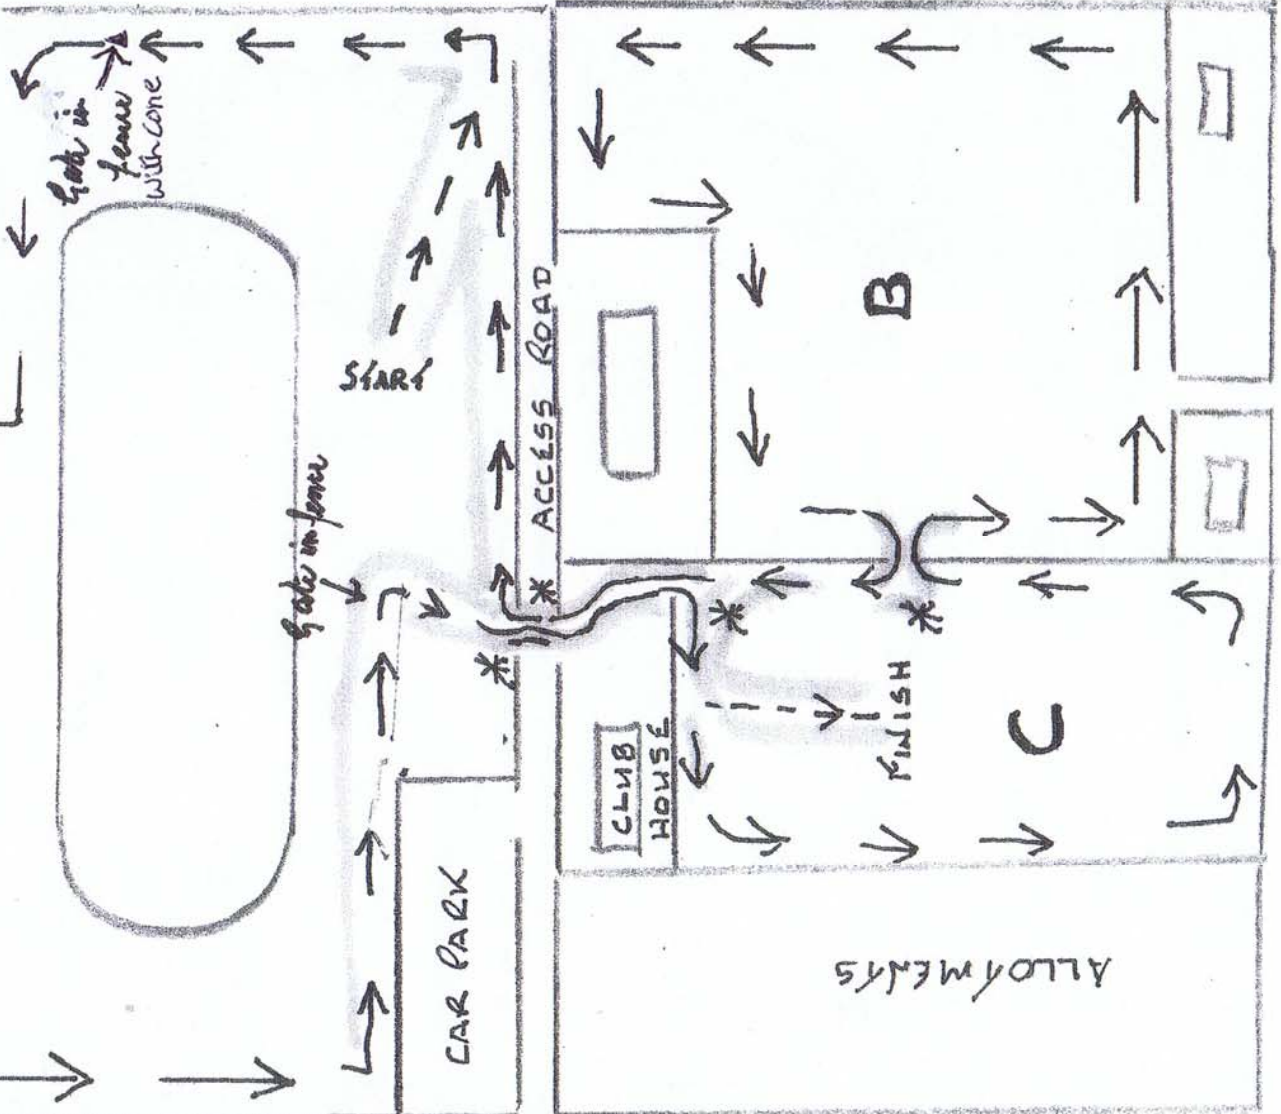

Lincs League Race 4, 8th December 2019

London Road, Louth, LN11 9QP

1. 10.20 U11 Short A plus C 1500m
2. 10.30 U13 Girls Short A plus ACB 3010m
3. 10.40 J/S/V Men ACB x 4 8910m
4. 10.45 U13 Boys Short A plus ACB 3010m
5. 11.25 U15 Girls AC plus ACB 4000m
6. 11.35 U15 Boys AC plus ACB 4000m
7. 11.40 U17 Men & U17 & J/S/V Ladies ACB x 2 4510m

Limited car parking
at venue, overflow
car park at Cattle
Market on right
towards town off
London Road or via
Newmarket.

Office & toilets
in Clubhouse along
with food & drink